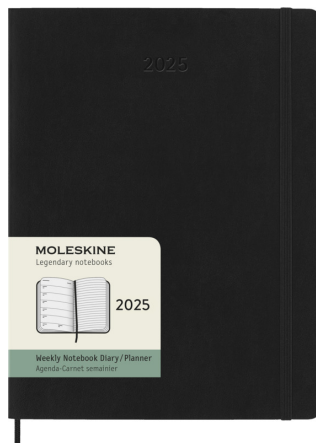

Product Database

Article no.:
10775590

Productsheet: January 18, 2025, 10:15 am

General information

Article number : 10775590 Moleskine soft cover 12 month weekly XL planner

Description : Dated from January to December 2025, the Moleskine soft cover 12-Month weekly XL planner shows the whole week at a glance, while also providing yearly and monthly snapshot pages for a broader overview of the year, followed by pages for travel planning, ideas and goals. The days of each week are shown on one side opposite a ruled page for tasks and notes. Features ivory-coloured acid-free paper, a black elastic closure, a page ribbon marker, a colour coordinated expandable inner pocket, and stickers for personal customisation, as well as year stickers for the spine. Leatherette paper. FSC Mix Credit P7.1 CU-COC-877277.

Brand : Moleskine

Material : Leatherette paper

Colour : Solid black

Length : 25,00 cm

Width : 19,00 cm

Weight : 340 gram

Country of origin : PRC

Default print option

Recommended : Embossing/Debossing
decoration
option

Default print : front
location

Print width (mm) : 80

Print height : 80
(mm)

Print maximum : 1
colours

Packaging information

Blank product : Inner carton
multi packaging
level 1