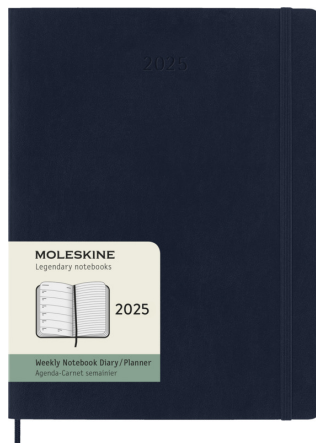

Product Database

Article no.:
10775553

Productsheet: April 26, 2025, 6:56 pm

General information

Article number : 10775553 Moleskine soft cover 12 month weekly XL planner
Description : Dated from January to December 2025, the Moleskine soft cover 12-Month weekly XL planner shows the whole week at a glance, while also providing yearly and monthly snapshot pages for a broader overview of the year, followed by pages for travel planning, ideas and goals. The days of each week are shown on one side opposite a ruled page for tasks and notes. Features ivory-coloured acid-free paper, a black elastic closure, a page ribbon marker, a colour coordinated expandable inner pocket, and stickers for personal customisation, as well as year stickers for the spine. Leatherette paper. FSC Mix Credit P7.1 CU-COC-877277.

Brand : Moleskine
Material : Leatherette paper
Colour : Sapphire blue
PMS color : 2189C
reference
Length : 25,00 cm
Width : 19,00 cm
Weight : 340 gram
Country of origin : PRC

Default print option

Recommended : Embossing/Debossing
decoration
option

Default print : front
location

Print width (mm) : 80

Print height : 80
(mm)

Print maximum : 1
colours

Transport packing

Export carton : 24 PC

Export carton : 10 kg
weight

Export carton : 42 cm x 18 cm x 28 cm
(Length x Width
x Height)