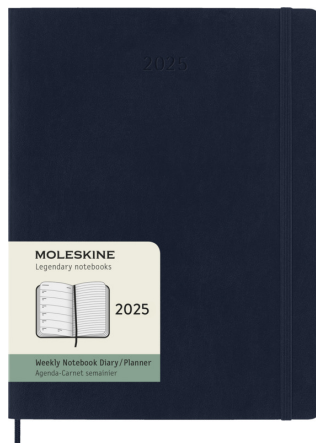

# Product Database

**Article no.:**  
**10775553**

**Productsheet: January 18, 2025, 7:00 am**

## General information

Article number : 10775553 Moleskine soft cover 12 month weekly XL planner  
Description : Dated from January to December 2025, the Moleskine soft cover 12-Month weekly XL planner shows the whole week at a glance, while also providing yearly and monthly snapshot pages for a broader overview of the year, followed by pages for travel planning, ideas and goals. The days of each week are shown on one side opposite a ruled page for tasks and notes. Features ivory-coloured acid-free paper, a black elastic closure, a page ribbon marker, a colour coordinated expandable inner pocket, and stickers for personal customisation, as well as year stickers for the spine. Leatherette paper. FSC Mix Credit P7.1 CU-COC-877277.

Brand : Moleskine  
Material : Leatherette paper  
Colour : Sapphire blue  
PMS color : 2189C  
reference  
Length : 25,00 cm  
Width : 19,00 cm  
Weight : 340 gram  
Country of origin : PRC