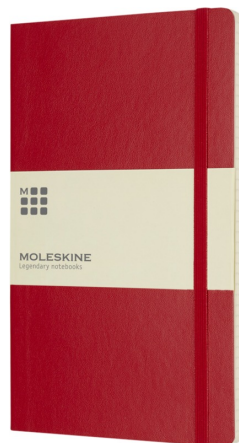

Product Database

Article no.:
10717015

Productsheet: January 18, 2025, 8:08 am

General information

Article number : 10717015 Moleskine Classic L soft cover notebook - squared
Description : The Moleskine Classic soft cover notebook has a flexible cover in a range of bright colours. It has rounded corners, elasticated closure and ribbon bookmark. Contains 192 ivory-coloured squared pages. Leatherette paper. FSC Mix Credit P7.1 CU-COC-877277.
Brand : Moleskine
Material : Leatherette paper
Colour : Scarlet red
PMS color reference : PMS 200 C
Length : 21,00 cm
Width : 13,00 cm
Height : 1,20 cm
Weight : 254 gram
Country of origin : PRC

Default print option

Recommended decoration option : Embossing/Debossing
Default print location : front
Print width (mm) : 80
Print height (mm) : 80
Print maximum colours : 1

Packaging information

Blank product multi packaging level 1 : Inner carton
Qty blank product multi packaging level 1 : 8 pcs
Decorated product multi packaging level 1 : Inner carton
Qty deco product multi packaging level 1 : 8 pcs