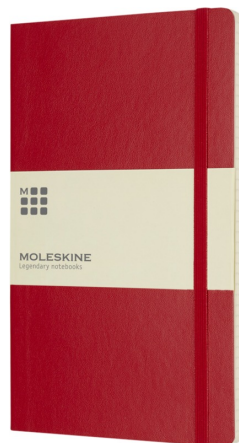

Product Database

Article no.:
10717015

Productsheet: April 26, 2025, 6:56 pm

General information

Article number : 10717015 Moleskine Classic L soft cover notebook - squared
Description : The Moleskine Classic soft cover notebook has a flexible cover in a range of bright colours. It has rounded corners, elasticated closure and ribbon bookmark. Contains 192 ivory-coloured squared pages. Leatherette paper. FSC Mix Credit P7.1 CU-COC-877277.
Brand : Moleskine
Material : Leatherette paper
Colour : Scarlet red
PMS color reference : PMS 200 C
Length : 21,00 cm
Width : 13,00 cm
Height : 1,20 cm
Weight : 254 gram
Country of origin : PRC

Default print option

Recommended : Embossing/Debossing
decoration option
Default print : front
location
Print width (mm) : 80
Print height (mm) : 80
Print maximum : 1
colours

Packaging information

Blank product multi : Inner carton
packaging level 1
Qty blank product : 8 pcs
multi packaging
level 1
Decorated product : Inner carton
multi packaging
level 1
Qty deco product : 8 pcs
multi packaging
level 1