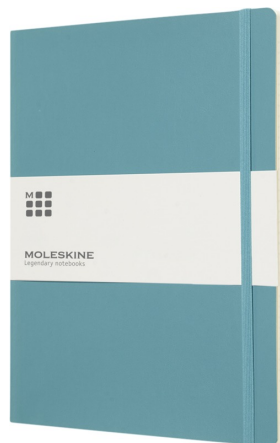

Product Database

Article no.:
10715510

Productsheet: January 18, 2025, 8:06 am

General information

Article number : 10715510 Moleskine Classic XL soft cover notebook - ruled
Description : The Moleskine Classic XL (19x25cm) soft cover notebook is available in a wide range of stylish vibrant colours. The notebook features a cardboard soft cover with rounded corners, acid free paper, a bookmark and elastic closure. On the first page 'in case of loss notice' with space to jot down a reward for the finder. Attached to the back cover an expandable inner pocket that contains the Moleskine history. The pocket can be used for loose papers and notes. Contains 192 ivory-coloured ruled pages. Leatherette paper. FSC Mix Credit P7.1 CU-COC-877277.

Brand : Moleskine
Material : Leatherette paper
Colour : Reef blue
PMS color : PMS 2235 C
reference
Length : 25,00 cm
Width : 19,00 cm
Height : 1,20 cm
Weight : 400 gram
Country of origin : VIETNAM

Default print option

Recommended : Embossing/Debossing
decoration option
Default print : front
location
Print width (mm) : 80
Print height (mm) : 80
Print maximum : 1
colours

Packaging information

Blank product : Inner carton
multi packaging
level 1
Qty blank : 6 pcs
product multi
packaging level 1
Decorated : Inner carton
product multi
packaging level 1
Qty deco product : 6 pcs
multi packaging
level 1