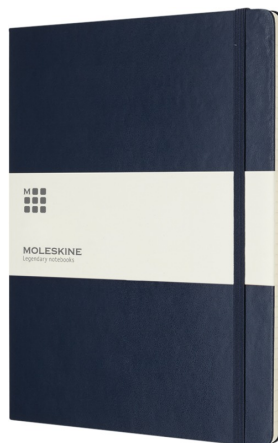

Product Database

Article no.:
10715209

Productsheet: January 18, 2025, 10:43 am

General information

Article number : 10715209 Moleskine Classic XL hard cover notebook - ruled
Description : Our extra large Moleskine Classic notebook has the iconic round corners and hard cover. Features an elasticated closure and ribbon book marker. Expandable pocket to the inside back cover. Contains 192 pages of ruled ivory-coloured paper. Leatherette paper. FSC Mix Credit P7 CU-COC-877277.
Brand : Moleskine
Material : Leatherette paper
Colour : Sapphire blue
PMS color reference : PMS 2189 C
Length : 25,00 cm
Width : 19,00 cm
Height : 1,50 cm
Weight : 500 gram
Country of origin : TURKEY

Default print option

Recommended decoration option : Embossing/Debossing
Default print location : front
Print width (mm) : 80
Print height (mm) : 80
Print maximum colours : 1

Packaging information

Blank product multi packaging level 1 : Inner carton
Qty blank product multi packaging level 1 : 6 pcs
Decorated product multi packaging level 1 : Inner carton
Qty deco product multi packaging level 1 : 6 pcs

Transport packing

Export carton : 24 PC
Export carton weight : 13 kg