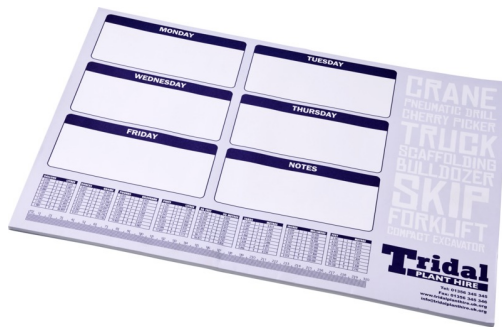

Product Database

Article no.:
21200001

Productsheet: November 14, 2024, 4:11 pm

General information

Article number : 21200001 Desk-Mate® A2 notepad
Description : White A2 Desk-Mate® notepad with 80 g/m2 paper. Full colour print available to each sheet. Available in 2 sizes (25/50 sheets). Paper, 80 g/m2, Cardboard, 461 g/m2. FSC Mix 100% P7.2 CU-COC-877277.
Brand : Unbranded
Material : Paper, 80 g/m2, Cardboard, 461 g/m2
Colour : White
Length : 42,00 cm
Width : 59,40 cm
Height : 0,60 cm
Weight : 500 gram
Country of origin : United Kingdom

Default print option

Recommended : Litho
decoration option
Default print location : Sheets (Landscape glue bottom)
Print width (mm) : 594
Print height (mm) : 420
Print maximum : 4
colours

Transport packing