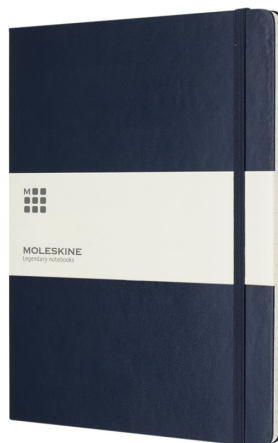

Product Database

Article no.:
10715209

Productsheet: November 12, 2024, 8:58 pm

General information

Article number : 10715209 Moleskine Classic XL hard cover notebook - ruled
Description : Our extra large Moleskine Classic notebook has the iconic round corners and hard cover. Features an elasticated closure and ribbon book marker. Expandable pocket to the inside back cover. Contains 192 pages of ruled ivory-coloured paper. Leatherette paper. FSC Mix Credit P7 CU-COC-877277.
Brand : Moleskine
Material : Leatherette paper
Colour : Sapphire blue
PMS color reference : PMS 2189 C
Length : 25,00 cm
Width : 19,00 cm
Height : 1,50 cm
Weight : 500 gram
Country of origin : TURKEY

Default print option

Recommended : Embossing/Debossing
decoration option
Default print : front
location
Print width (mm) : 80
Print height (mm) : 80
Print maximum : 1
colours

Packaging information

Blank product multi : Inner carton
packaging level 1
Qty blank product : 6 pcs
multi packaging
level 1
Decorated product : Inner carton
multi packaging
level 1
Qty deco product : 6 pcs
multi packaging
level 1

Transport packing

Export carton : 24 PC
Export carton : 13 kg
weight

Article no.:
10715209

Productsheet: November 12, 2024, 8:58 pm

Export carton : 24 cm x 44 cm x 28 cm
(Length x Width x
Height)

Statistical code : 48201030000000000000